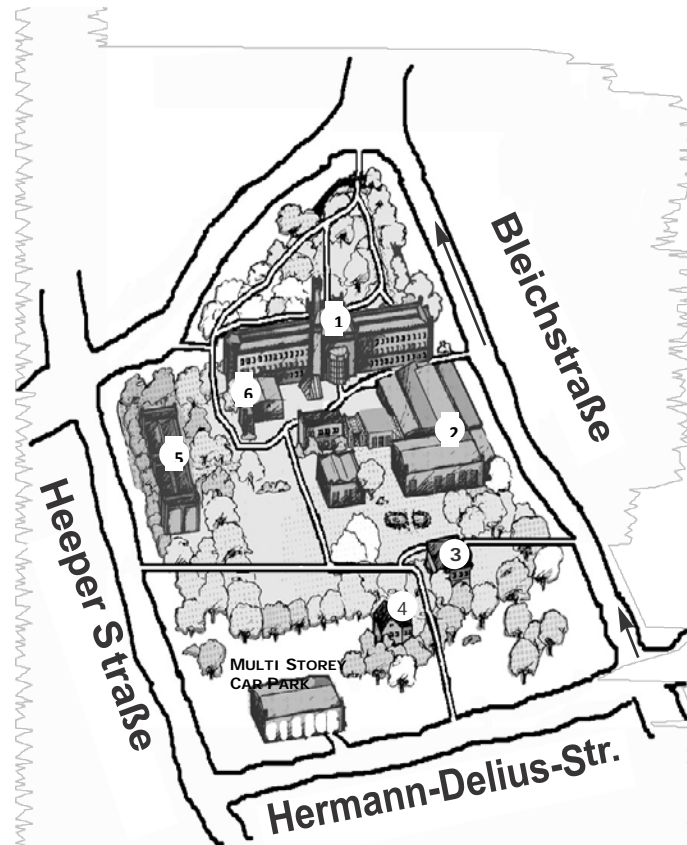

RAVENSBERGER PARK

Kesselbrink

Parking areas

All around *Ravensberger Park* parking space is available in walking distance of max. 3 Minutes: *Hermann-Delius-Straße*, *Kesselbrink*, *Heeper Straße* and *Bleichstraße*.

A multi storey car park for all institutions at *Ravensberger Park* is situated at *Hermann-Delius-Straße*. It is operated by a private company and provides space for up to 420 vehicles.

- | | |
|---|---------------------|
| 1. Ravensberger Spinnerei (Volkshochschule Bielefeld) | 4. Arbeit und Leben |
| 2. Historisches Museum | 5. Ordnungsamt |
| 3. Stiftung Hülsmann | 6. Hechelei |

How
TO FIND
US !